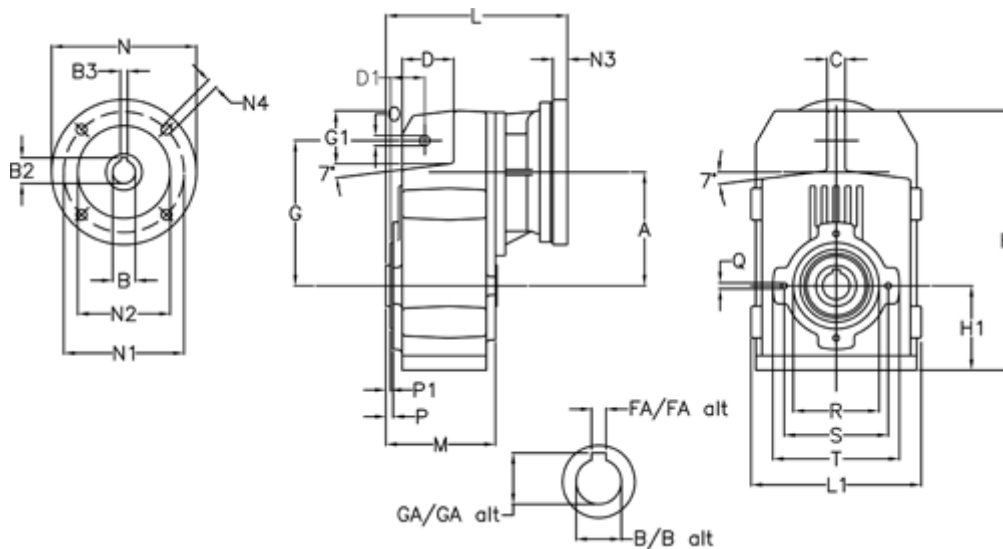

Article number: 29560300903235  
 Description: Shaft mounted gear  
 A312H35-9-P90B5

## Measures

A = 150.50	FA = 10	M = 125.0	Q = M10x17
B = 35	G = 170	N = 200	R = 110
B1 = 24	G1 = 84.0	N1 = 165	S = 130
B2 = 27.3	GA = 38.3	N2 = 130	T = 150
B3 = 8	H = 326.0	N4 = M10x20	
C = 20	H1 = 102.0	O = 13	
D = 68.0	L = 245.0	P = 6.5	
D1 = 54.0	L1 = 210	P1 = 3.5	